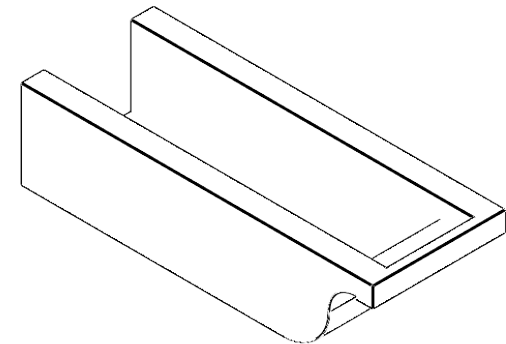

ITEM NUMBER: RFTURO060X04000X16000X004DEL00RCPR

6"W X 4"H X 16"L TIMBERTHANE ROUGH CEDAR DEL MONTE FAUX WOOD OPEN RAFTER TAIL, 4"L END, PRIMED TAN

SIDE PROFILE

FRONT PROFILE

ISOMETRIC

GENERATED DATE : 03/02/2023

EKENA MILLWORK
2300 WEST MAIN ST.
CLARKSVILLE, TX 75426
TOLL FREE: 866-607-0453
WWW.EKENAMILLWORK.COM

NOTES

1. INSTALLATION TO BE COMPLETED IN ACCORDANCE WITH MANUFACTURER'S SPECIFICATIONS.
2. DRAWING MAY NOT BE TO SCALE
3. THIS DRAWING IS INTENDED FOR DESIGN AND PLANNING PURPOSES ONLY.
4. ALL INFORMATION CONTAINED HEREIN WAS CURRENT AT THE TIME OF DEVELOPMENT BUT MUST BE REVIEWED AND APPROVED BY THE PRODUCT MANUFACTURER TO BE CONSIDERED ACCURATE.
5. TIMBERTHANE ARCHITECTURAL PRODUCTS ARE MADE FROM HIGH DENSITY URETHANE AND COME FACTORY PRIMED