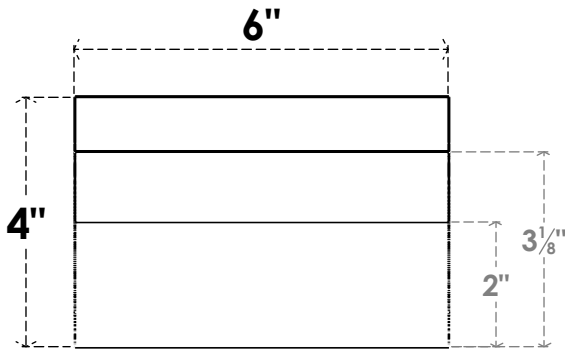

ITEM NUMBER: RFTURO060X04000X16000X004DEL00RCPR

6"W X 4"H X 16"L TIMBERTHANE ROUGH CEDAR DEL MONTE FAUX WOOD OPEN RAFTER TAIL, 4"L END, PRIMED TAN

SIDE PROFILE

FRONT PROFILE

ISOMETRIC

GENERATED DATE : 03/02/2023