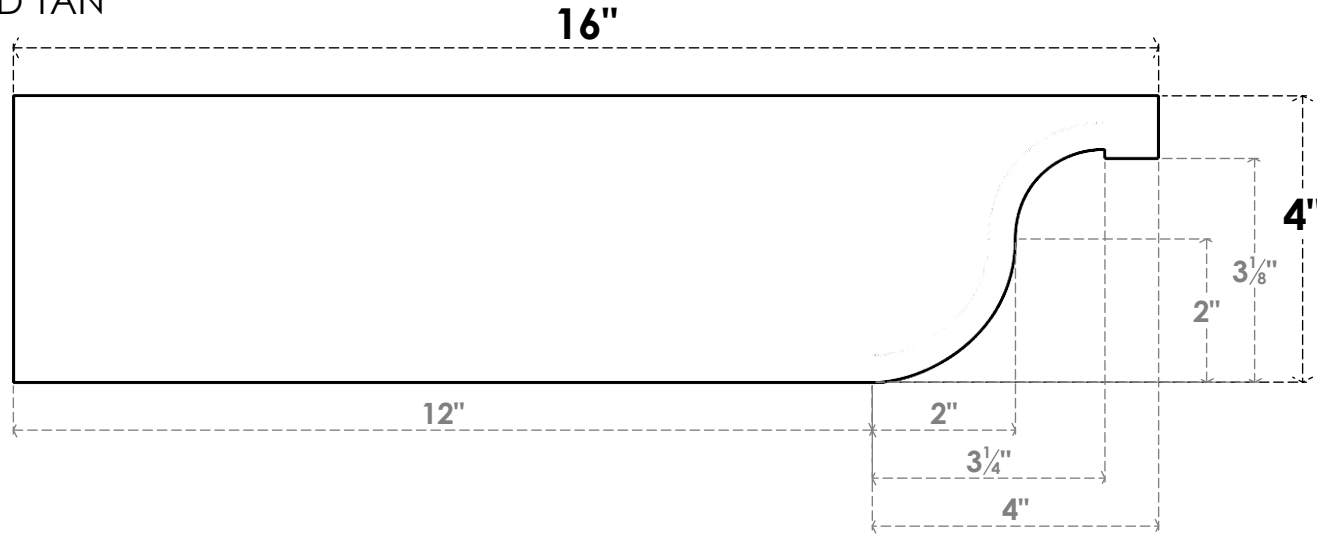

ITEM NUMBER: RFTURO060X04000X16000X004DEL00RCPR

6"W X 4"H X 16"L TIMBERTHANE ROUGH CEDAR DEL MONTE FAUX WOOD OPEN RAFTER TAIL, 4"L END, PRIMED TAN

SIDE PROFILE

FRONT PROFILE

ISOMETRIC

GENERATED DATE : 03/02/2023